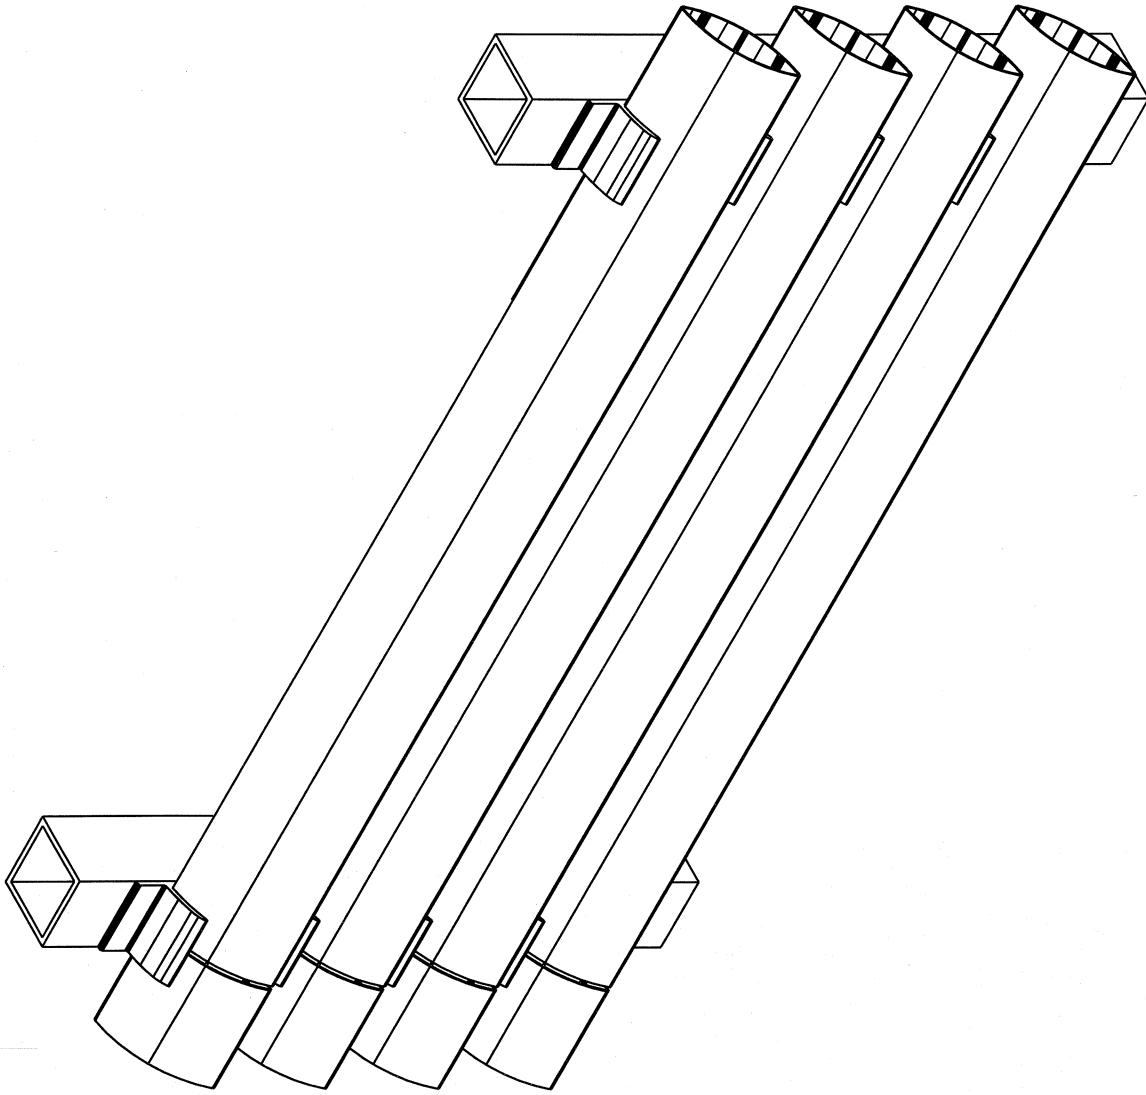

AIROLITE
The look that works.™
P.O. BOX 410 SCHOFIELD, WISCONSIN 54476-0410

DRAWN BY	RC	ECD
DATE	8/30/11	ENG. REF.
SUPPERSEDES		
SCALE	NTS	
CAD DRAWING NO.		A

Alligator Clip Iso.

Alligator Clip

AIROLITE®
The look that works.™

P.O. BOX 410 SCHOFIELD, WISCONSIN 54476-0410

TITLE

DRAWN BY	ECC
RG	
DATE	ENG. REF.
8/30/11	
SUPERSEDES	
SCALE	NTS
CAD DRAWING NO.	A

Alligator Clip Iso.

Alligator Clip