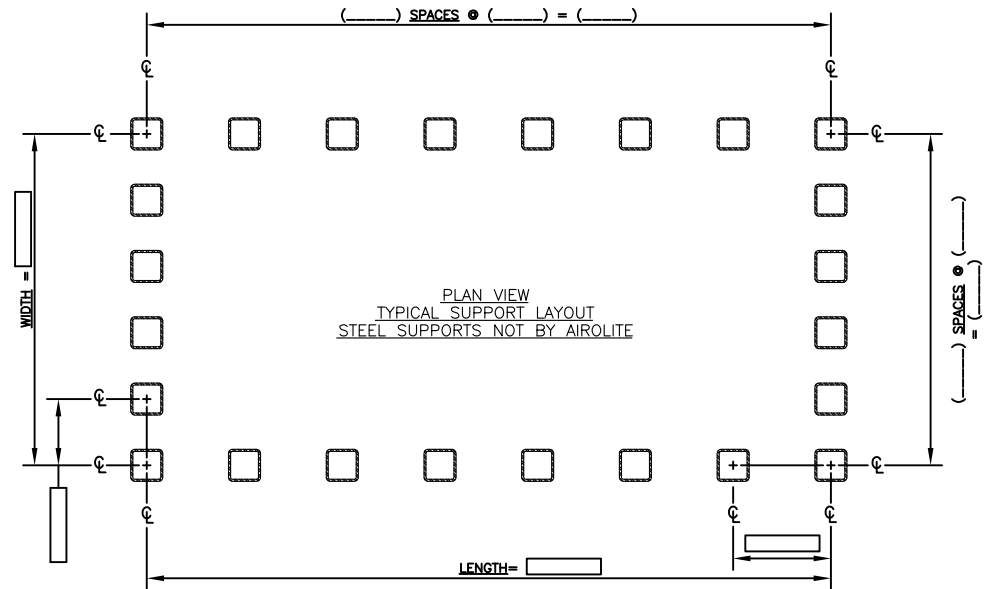

NOTE:  
SHIPPED KNOCK DOWN  
UNLESS NOTED OTHERWISE

<p><b>AIROLITE</b> The look that works.</p>	MODEL: SV961
	SHEET: 1 OF 1