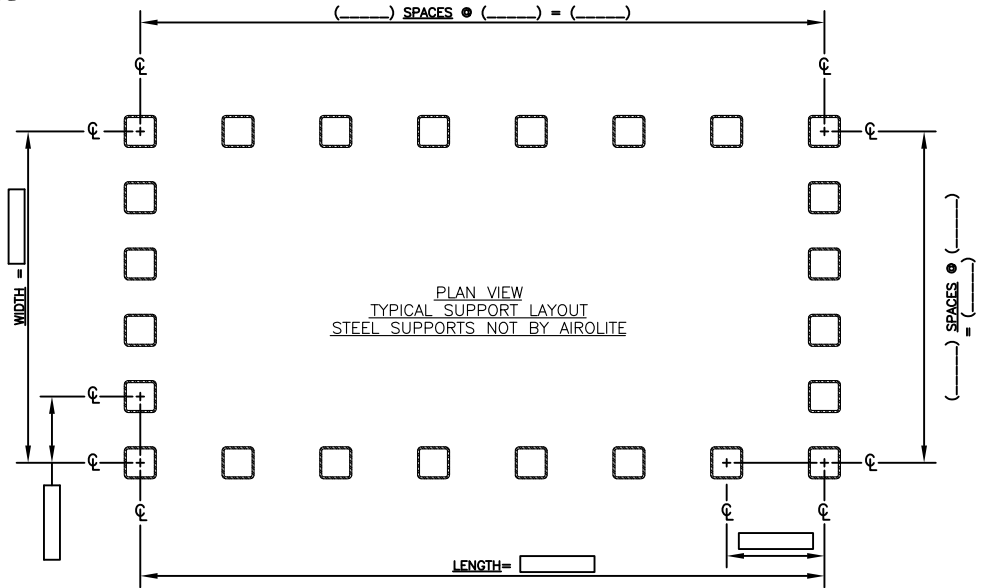

NOTE:
SHIPPED KNOCK DOWN
UNLESS NOTED OTHERWISE

AIROLITE
The look that works.

MODEL: SV962

SHEET: 1 OF 1