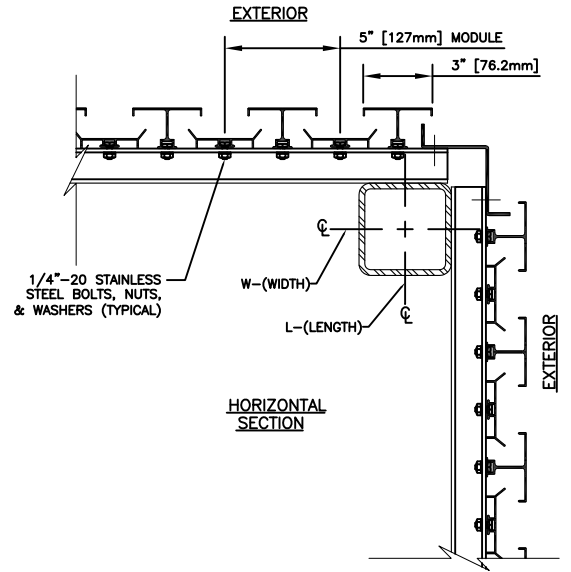

NOTE:
SHIPPED KNOCK DOWN
UNLESS NOTED OTHERWISE

AIROLITE
The look that works.

MODEL: SV962

SHEET: 1 OF 1