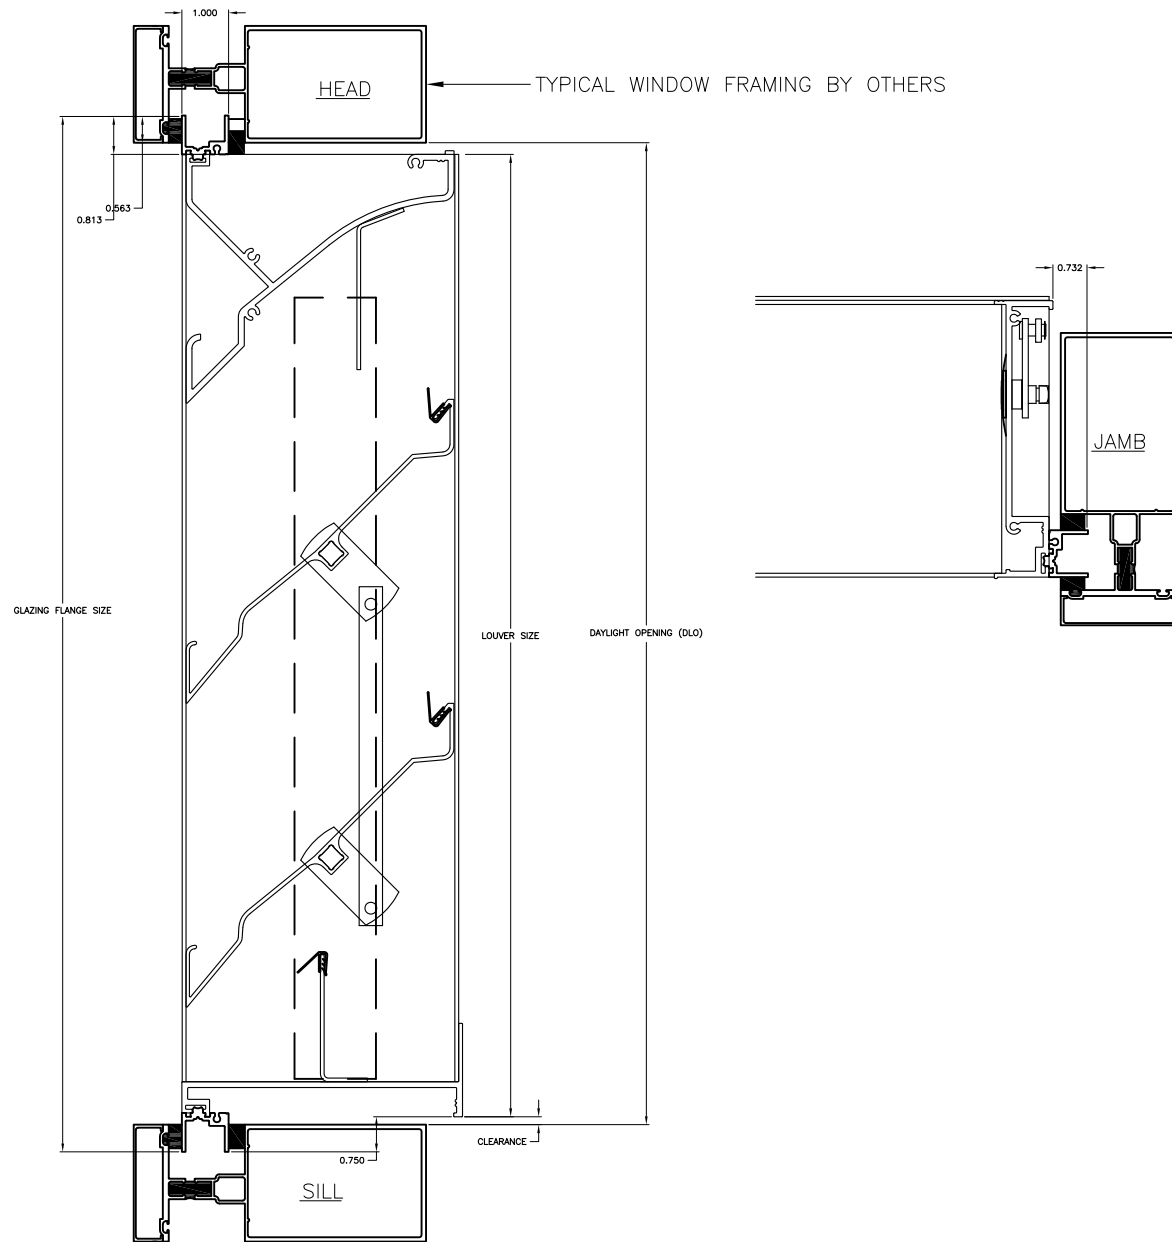

SCALE:	NTS	
DATE:	09/17/09	REV. NO: ---
FILE:	T6786	

LOUVER TYPE
T6786

AIROLITE
The look that works.™

This drawing and the design represented are the confidential and proprietary property of THE AIROLITE COMPANY and may not be disclosed, loaned, copied or used for any purpose other than design review and approval without the expressed written consent of THE AIROLITE COMPANY.

SCALE: NTS

DATE: 09/17/09

FILE: T6786

REV. NO: ---

LOUVER TYPE

T6786