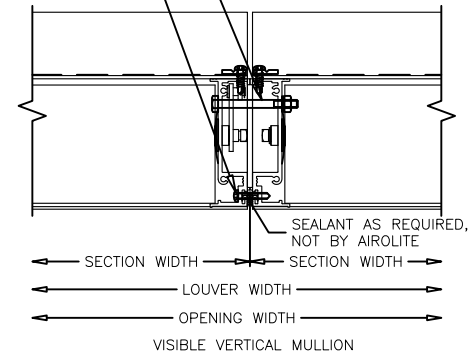

1/4-20 x 2.5 HWH BOLT & NUT FIELD DRILL & INSTALL 1 @ HEAD.

#10 x 1 HWH SS TEK ALTERNATE DIRECTION 16" O.C. FIELD DRILLED AND INSTALLED

AIROLITE
The look that works.

MODEL: K8204E

SHEET: 1 OF 1