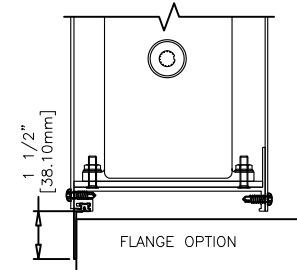

1/4-20 x 2.5 HWH BOLT & NUT FIELD DRILL & INSTALL 1 @ HEAD.

#10 x 1 HWH SS TEK ALTERNATE DIRECTION 16" O.C. FIELD DRILLED AND INSTALLED

AIROLITE
The look that works.

MODEL: K8204E

SHEET: 1 OF 1