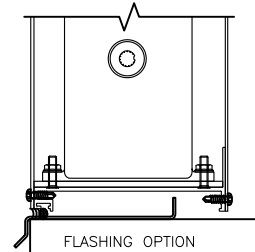

1/4-20 x 2.5 HWH BOLT & NUT FIELD DRILL & INSTALL 1 @ HEAD.

#10 x 1 HWH SS TEK ALTERNATE DIRECTION 16" O.C. FIELD DRILLED AND INSTALLED

AIROLITE
The look that works.

MODEL: K8204E

SHEET: 1 OF 1