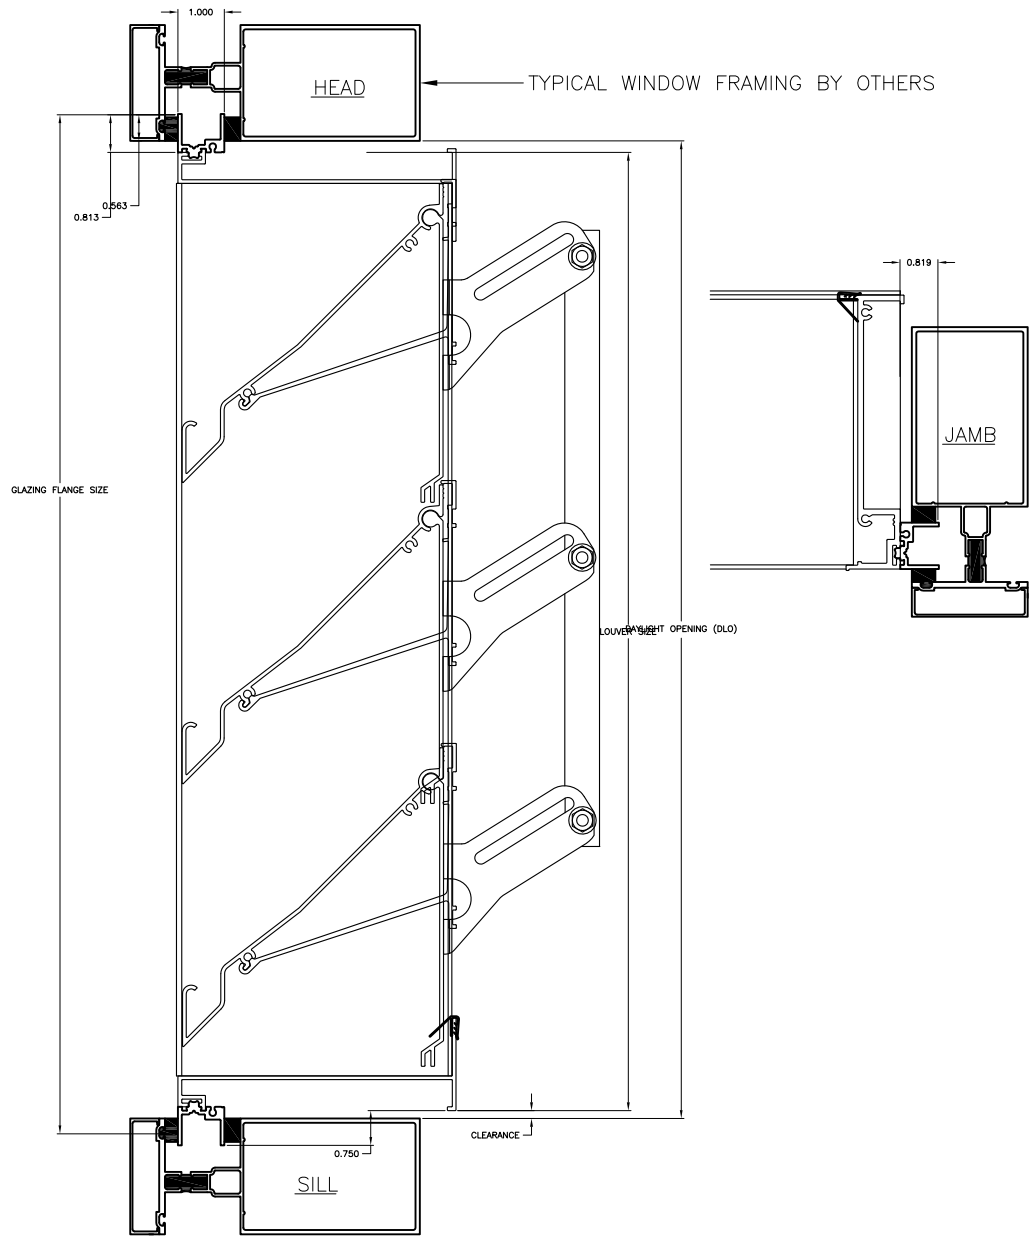

SCALE: NTS

DATE: 4/1/10

FILE: K8506

REV. NO: ---

LOUVER TYPE

K8506

This drawing and the design represented are the confidential and proprietary property of THE AIROLITE COMPANY and may not be disclosed, loaned, copied or used for any purpose other than design review and approval without the expressed written consent of THE AIROLITE COMPANY.

SCALE:	NTS	
DATE:	4/1/10	REV. NO: ---
FILE:	K8506	

LOUVER TYPE
K8506