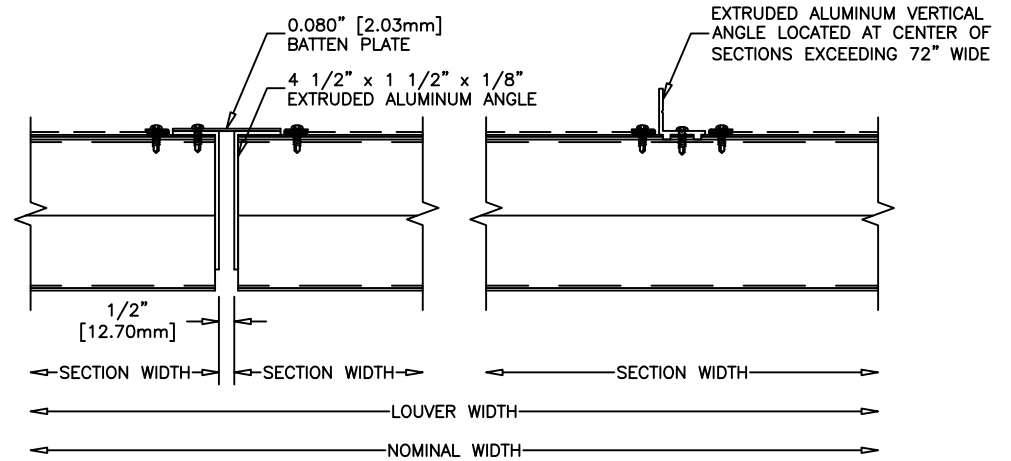

VISIBLE VERTICAL MULLION

INVISIBLE VERTICAL MULLION

"RIBBED" ANGLE STIFFENER

MODEL: K605

SHEET: 1 OF 1