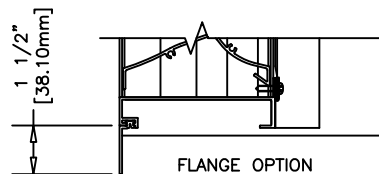

VISIBLE VERTICAL MULLION

INVISIBLE VERTICAL MULLION

"RIBBED" ANGLE STIFFENER

MODEL: K605

SHEET: 1 OF 1