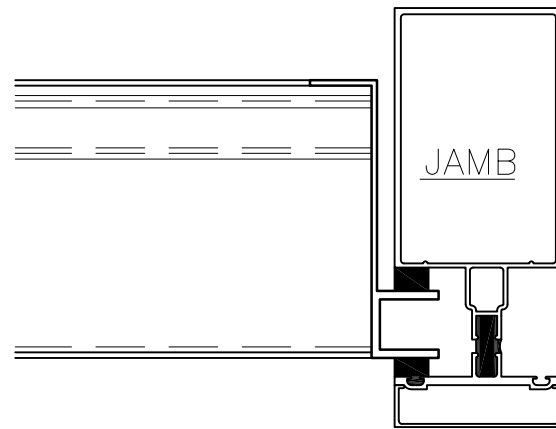

SCALE: NTS

DATE: 4/1/10

REV. NO: ---

FILE: K638

LOUVER TYPE

K638

TYPICAL WINDOW FRAMING BY OTHERS

This drawing and the design represented are the confidential and proprietary property of THE AIROLITE COMPANY and may not be disclosed, loaned, copied or used for any purpose other than design review and approval without the expressed written consent of THE AIROLITE COMPANY.