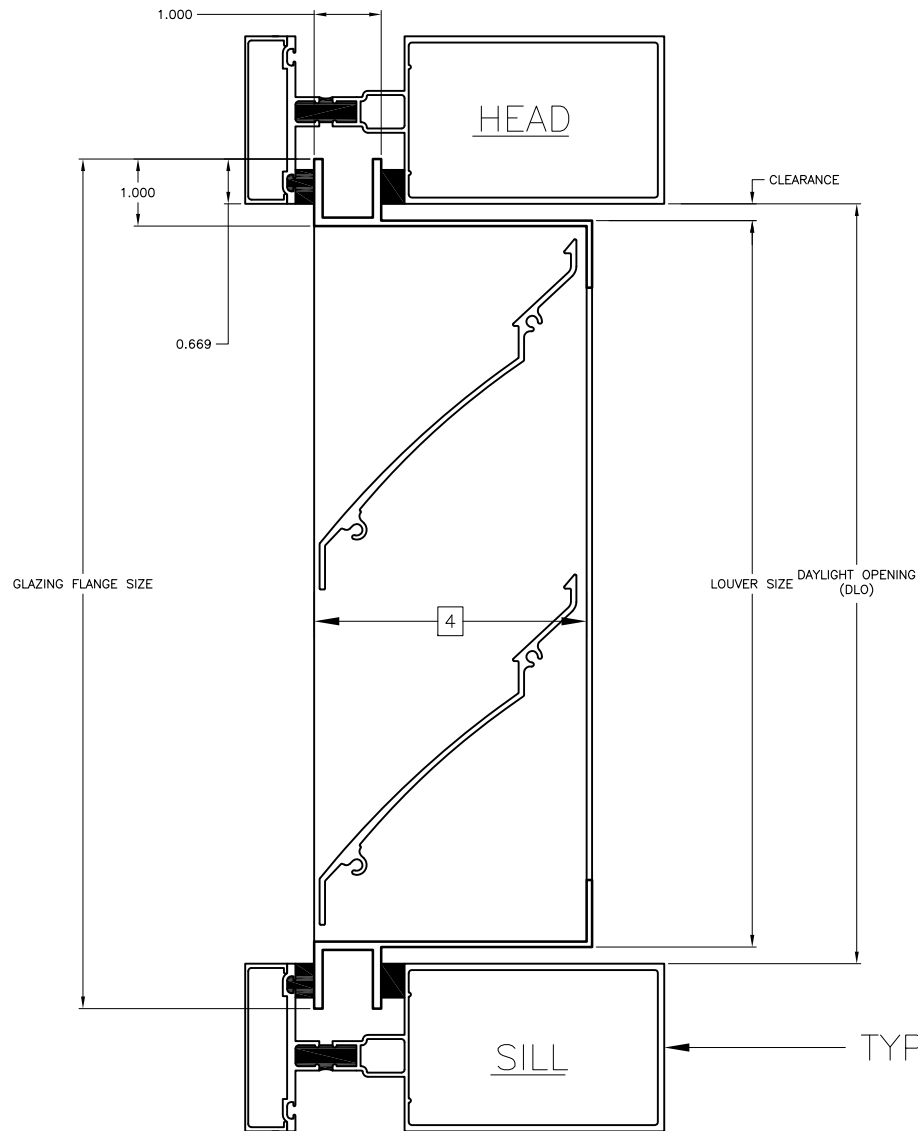

SCALE: NTS

DATE: 4/1/10

REV. NO: ---

FILE: K638

LOUVER TYPE

K638

TYPICAL WINDOW FRAMING BY OTHERS

This drawing and the design represented are the confidential and proprietary property of THE AIROLITE COMPANY and may not be disclosed, loaned, copied or used for any purpose other than design review and approval without the expressed written consent of THE AIROLITE COMPANY.

SCALE: NTS

DATE: 4/1/10

REV. NO: ---

FILE: K638

LOUVER TYPE

K638