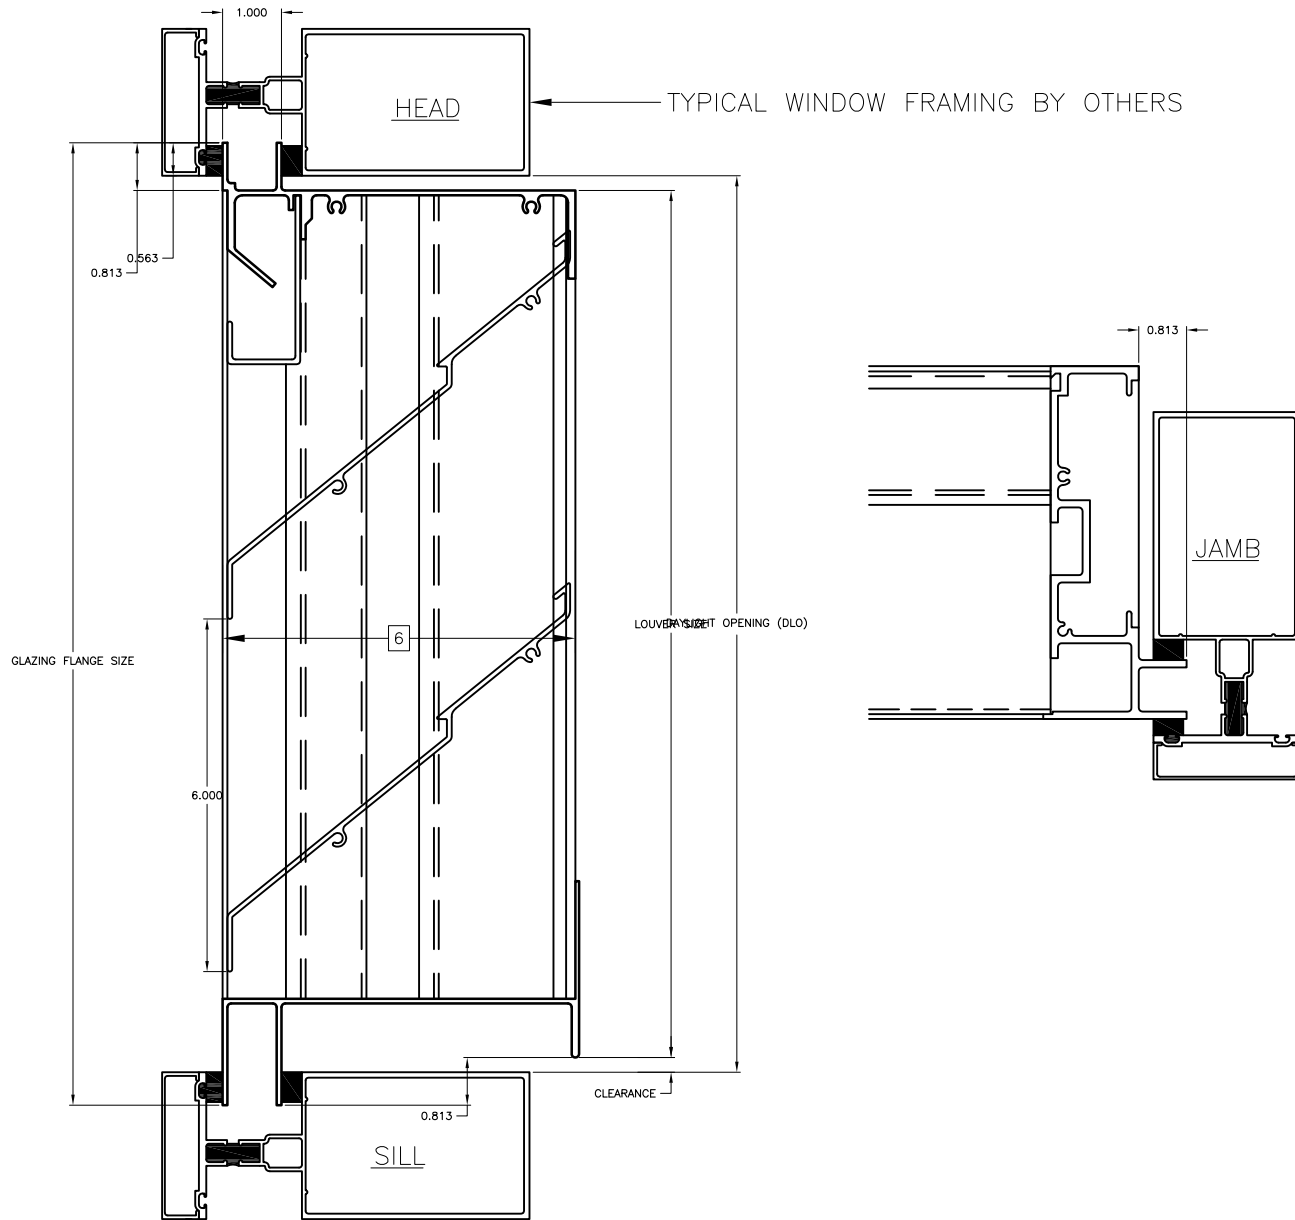

SCALE: NTS

DATE: 4/1/10

REV. NO: ---

FILE: K6386

LOUVER TYPE

K6386

This drawing and the design represented are the confidential and proprietary property of THE AIROLITE COMPANY and may not be disclosed, loaned, copied or used for any purpose other than design review and approval without the expressed written consent of THE AIROLITE COMPANY.

SCALE: NTS

DATE: 4/1/10

REV. NO: ---

FILE: K6386

LOUVER TYPE

K6386