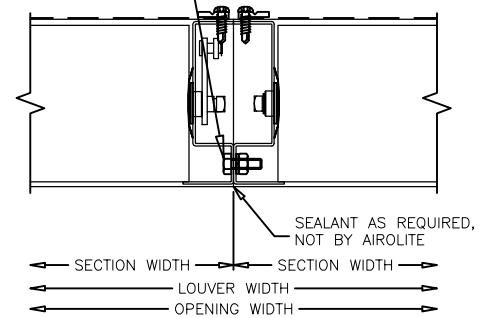

1/4-20 x 3/4" HWH BOLT, NUT & LOCKWASHER, FIELD DRILLED AND INSTALLED @ 16" O.C.

<p>AIROLITE The look that works.™</p>	MODEL: 645
	SHEET: 1 OF 1