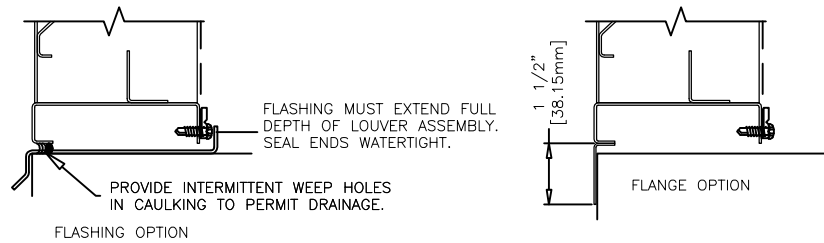

1/4-20 x 3/4" HWH BOLT, NUT & LOCKWASHER, FIELD DRILLED AND INSTALLED @ 16" O.C.

<p>AIROLITE The look that works.™</p>	MODEL: 645
	SHEET: 1 OF 1