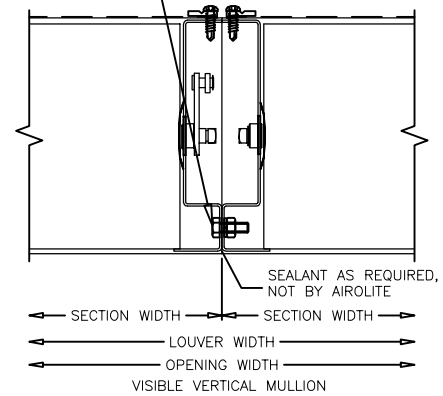

1/4"-20 x 3/4" HWH BOLT, NUT & LOCKWASHER, FIELD DRILLED AND INSTALLED @ 16" O.C.

<p>AIROLITE The look that works.</p>	MODEL: 6456
	SHEET: 1 OF 1