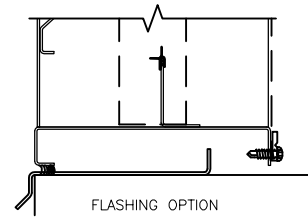

1/4"-20 x 3/4" HWH BOLT, NUT & LOCKWASHER, FIELD DRILLED AND INSTALLED @ 16" O.C.

<p>AIROLITE The look that works.</p>	MODEL: 6456
	SHEET: 1 OF 1