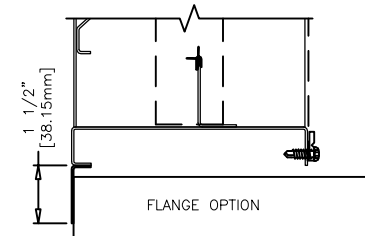

1/4"-20 x 3/4" HWH BOLT, NUT & LOCKWASHER, FIELD DRILLED AND INSTALLED @ 16" O.C.

<p>AIROLITE The look that works.</p>	MODEL: 6456
	SHEET: 1 OF 1