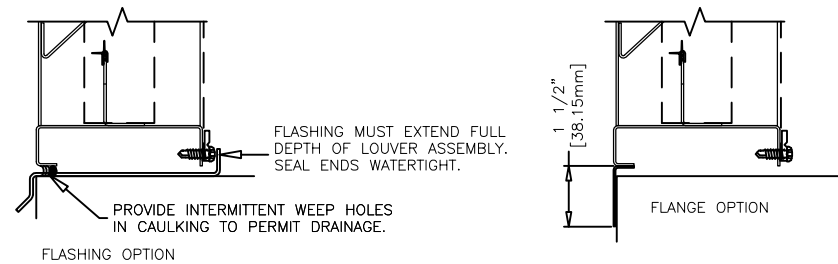

1/4-20 x 3/4" HWH BOLT, NUT & LOCKWASHER, FIELD DRILLED AND INSTALLED @ 16" O.C.

VISIBLE VERTICAL MULLION

AIROLITE
 The look that works.™

MODEL: 6784

SHEET: 1 OF 1