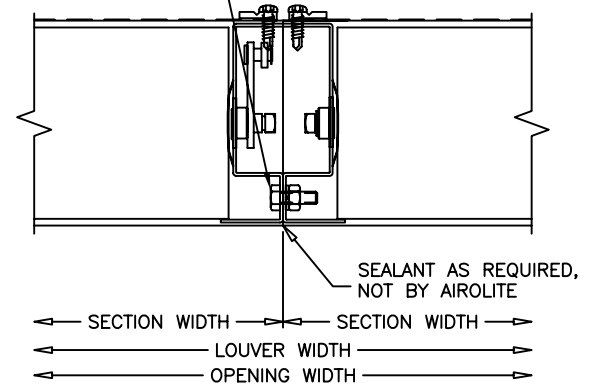

1/4-20 x 3/4" HWH BOLT, NUT & LOCKWASHER, FIELD DRILLED AND INSTALLED @ 16" O.C.

This drawing and the design represented are the confidential and proprietary property of The Airlite Company, LLC and may not be disclosed, loaned, copied or used for any purpose other than design review and approval without the expressed written consent of The Airlite Company, LLC.