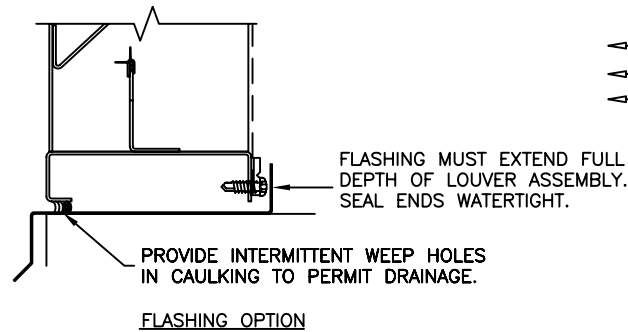

1/4-20 x 3/4" HWH BOLT, NUT & LOCKWASHER, FIELD DRILLED AND INSTALLED @ 16" O.C.

This drawing and the design represented are the confidential and proprietary property of The Airlite Company, LLC and may not be disclosed, loaned, copied or used for any purpose other than design review and approval without the expressed written consent of The Airlite Company, LLC.