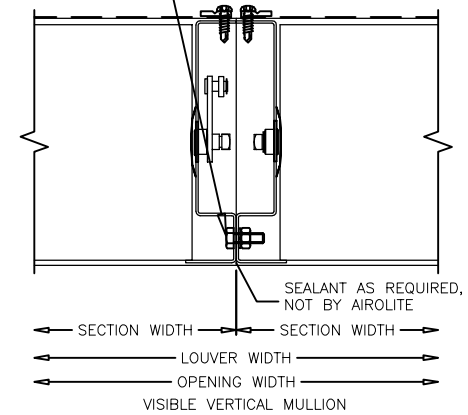

1/4-20 x 3/4" HWH BOLT, NUT & LOCKWASHER, FIELD DRILLED AND INSTALLED @ 16" O.C.

<p>AIROLITE The look that works.</p>	MODEL: 6785
	SHEET: 1 OF 1