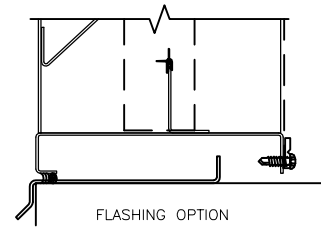

1/4-20 x 3/4" HWH BOLT, NUT & LOCKWASHER, FIELD DRILLED AND INSTALLED @ 16" O.C.

<p>AIROLITE The look that works.</p>	MODEL: 6785
	SHEET: 1 OF 1