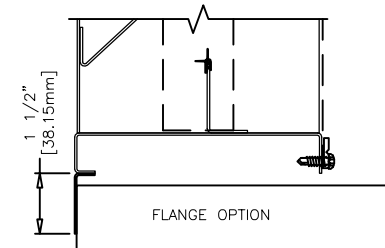

1/4-20 x 3/4" HWH BOLT, NUT & LOCKWASHER, FIELD DRILLED AND INSTALLED @ 16" O.C.

<p>AIROLITE The look that works.</p>	MODEL: 6785
	SHEET: 1 OF 1