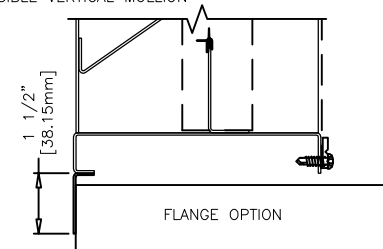

1/4-20 x 3/4" HWH BOLT, NUT & LOCKWASHER, FIELD DRILLED AND INSTALLED @ 16" O.C.

<p><b>AIROLITE</b> The look that works.</p>	MODEL: 6786
	SHEET: 1 OF 1