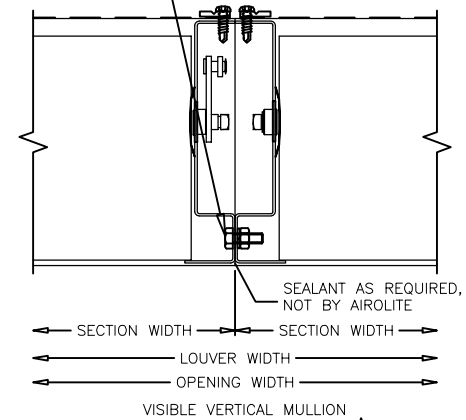

1/4-20 x 3/4" HWH BOLT, NUT & LOCKWASHER, FIELD DRILLED AND INSTALLED @ 16" O.C.

<p><b>AIROLITE</b> The look that works.</p>	MODEL: 6786
	SHEET: 1 OF 1