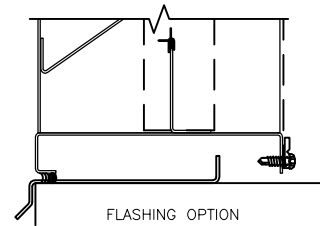

1/4-20 x 3/4" HWH BOLT, NUT & LOCKWASHER, FIELD DRILLED AND INSTALLED @ 16" O.C.

<p><b>AIROLITE</b> The look that works.</p>	MODEL: 6786
	SHEET: 1 OF 1