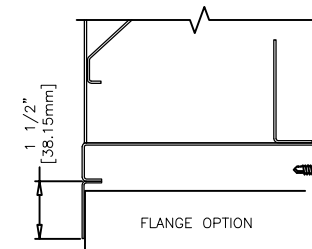

1/4-20 x 3/4" HWH BOLT, NUT & LOCKWASHER, FIELD DRILLED AND INSTALLED @ 16" O.C.

 AIROLITE The look that works.™	MODEL: 6096
	SHEET: 1 OF 1