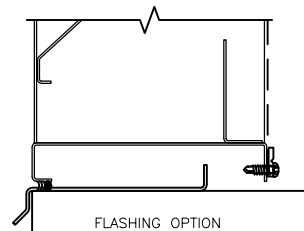

1/4-20 x 3/4" HWH BOLT, NUT & LOCKWASHER, FIELD DRILLED AND INSTALLED @ 16" O.C.

 AIROLITE The look that works.™	MODEL: 6096
	SHEET: 1 OF 1