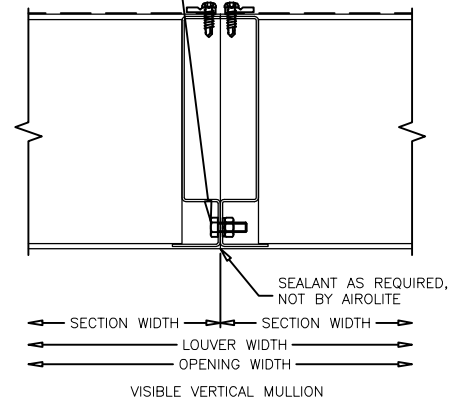

1/4-20 x 3/4" HWH BOLT, NUT & LOCKWASHER, FIELD DRILLED AND INSTALLED @ 16" O.C.

 AIROLITE The look that works.™	MODEL: 6096
	SHEET: 1 OF 1