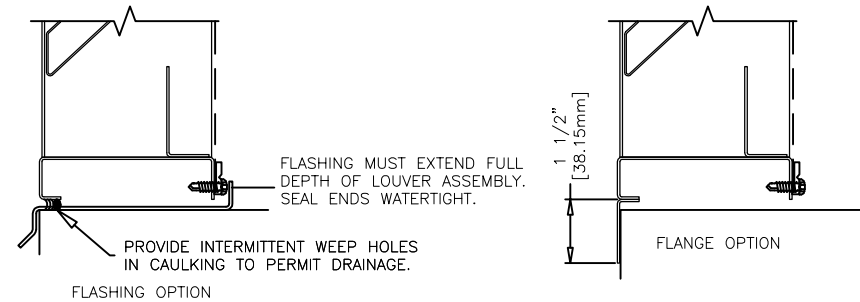

1/4-20 x 3/4" HWH BOLT, NUT & LOCKWASHER, FIELD DRILLED AND INSTALLED @ 16" O.C.

<p>AIROLITE The look that works.</p>	MODEL: 6774
	SHEET: 1 OF 1