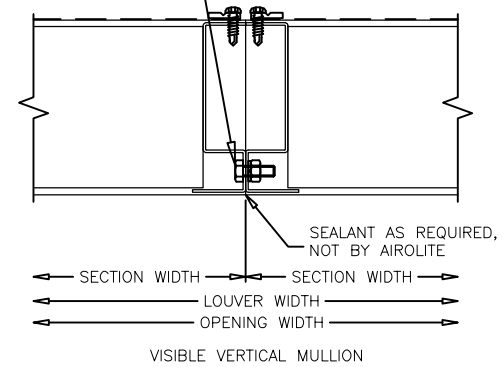

1/4-20 x 3/4" HWH BOLT, NUT & LOCKWASHER, FIELD DRILLED AND INSTALLED @ 16" O.C.

<p>AIROLITE The look that works.</p>	MODEL: 6774
	SHEET: 1 OF 1