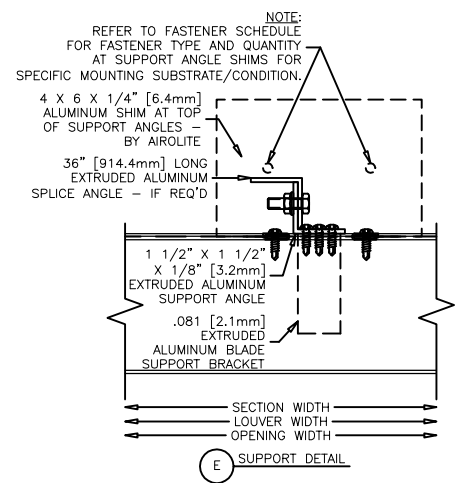

- UIF 1/4-20 X 3/4" HH SS CS 415573
- UIF 1/4-20 HH SS NUT 415099

1 1/4" x 1 1/2" x 1/4" [6.4mm] ALUMINUM JAMB ANCHOR CLIP 6" [152.4mm] LONG SPACING VARIES - 18" O.C. MAXIMUM

3" x 3" x 1/4" [6.4mm] ALUMINUM MULLION ANCHOR CLIP 12" [304.8mm] LONG. AT HEAD AND SILL (IF REQ'D)

MODEL: K6744X

SHEET: 1 OF 1