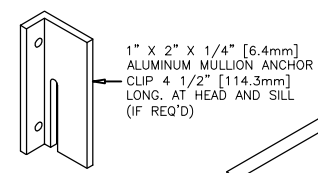

- UIF 1/4-20 X 3/4" HH SS CS 415573
- UIF 1/4-20 HH SS NUT 415099

1 1/4" x 1 1/2" x 1/4" [6.4mm] ALUMINUM JAMB ANCHOR CLIP 6" [152.4mm] LONG SPACING VARIES - 18" O.C. MAXIMUM

3" x 3" x 1/4" [6.4mm] ALUMINUM MULLION ANCHOR CLIP 12" [304.8mm] LONG. AT HEAD AND SILL (IF REQ'D)

MODEL: K6744X

SHEET: 1 OF 1