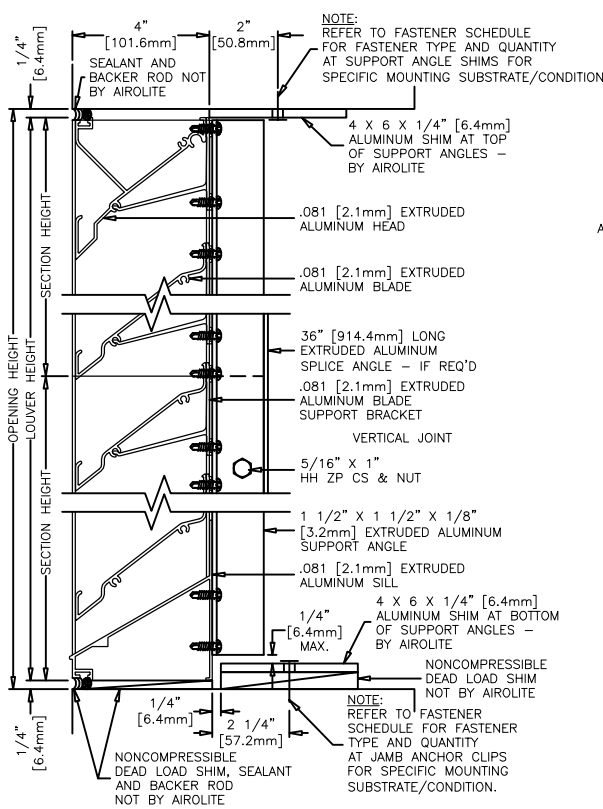

- UIF 1/4-20 X 3/4" HH SS CS 415573
- UIF 1/4-20 HH SS NUT 415099

1 1/4" x 1 1/2" x 1/4" [6.4mm] ALUMINUM JAMB ANCHOR CLIP 6" [152.4mm] LONG SPACING VARIES - 18" O.C. MAXIMUM

3" x 3" x 1/4" [6.4mm] ALUMINUM MULLION ANCHOR CLIP 12" [304.8mm] LONG. AT HEAD AND SILL (IF REQ'D)

MODEL: K6744X

SHEET: 1 OF 1