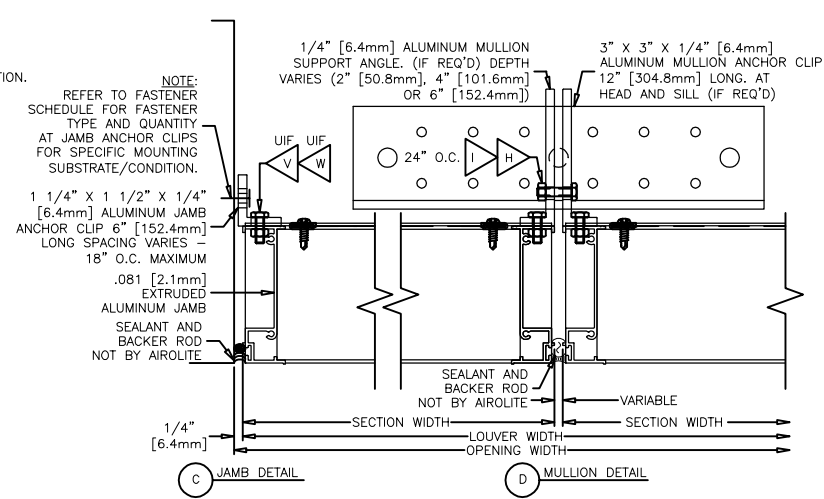

- UIF 1/4-20 X 3/4" HH SS CS 415573
- UIF 1/4-20 HH SS NUT 415099

1 1/4" x 1 1/2" x 1/4" [6.4mm] ALUMINUM JAMB ANCHOR CLIP 6" [152.4mm] LONG SPACING VARIES - 18" O.C. MAXIMUM

3" x 3" x 1/4" [6.4mm] ALUMINUM MULLION ANCHOR CLIP 12" [304.8mm] LONG. AT HEAD AND SILL (IF REQ'D)

MODEL: K6744X

SHEET: 1 OF 1