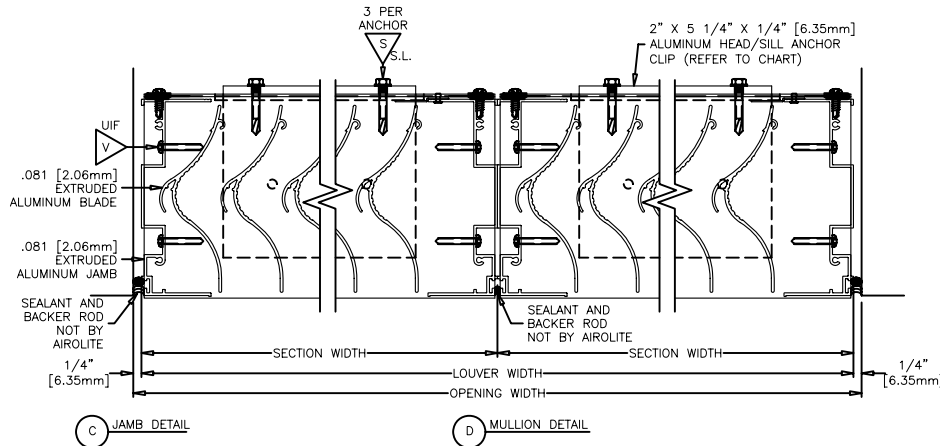

S.L. S 1/4"-20 X 1 1/2" HILTI DRILL-FLEX 416581

U.I.F. V #10 X 1 1/4" TPH SS SMS 416196

This drawing and the design represented are the confidential and proprietary property of The Airlite Company, LLC and may not be disclosed, loaned, copied or used for any purpose other than design review and approval without the expressed written consent of The Airlite Company, LLC.

AIROLITE
The look that works.[™]
Marietta, Ohio USA

MODEL: SCV602MD SHEET: 1