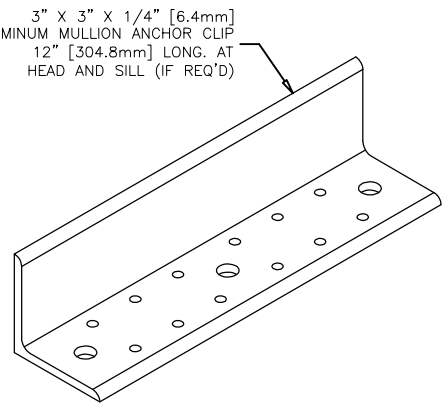

- UIF V 1/4-20 X 3/4" HH SS CS 415573
- UIF W 1/4-20 HH SS NUT 415099

AIROLITE The look that works. MODEL: T9106X SHEET: 1 OF 1