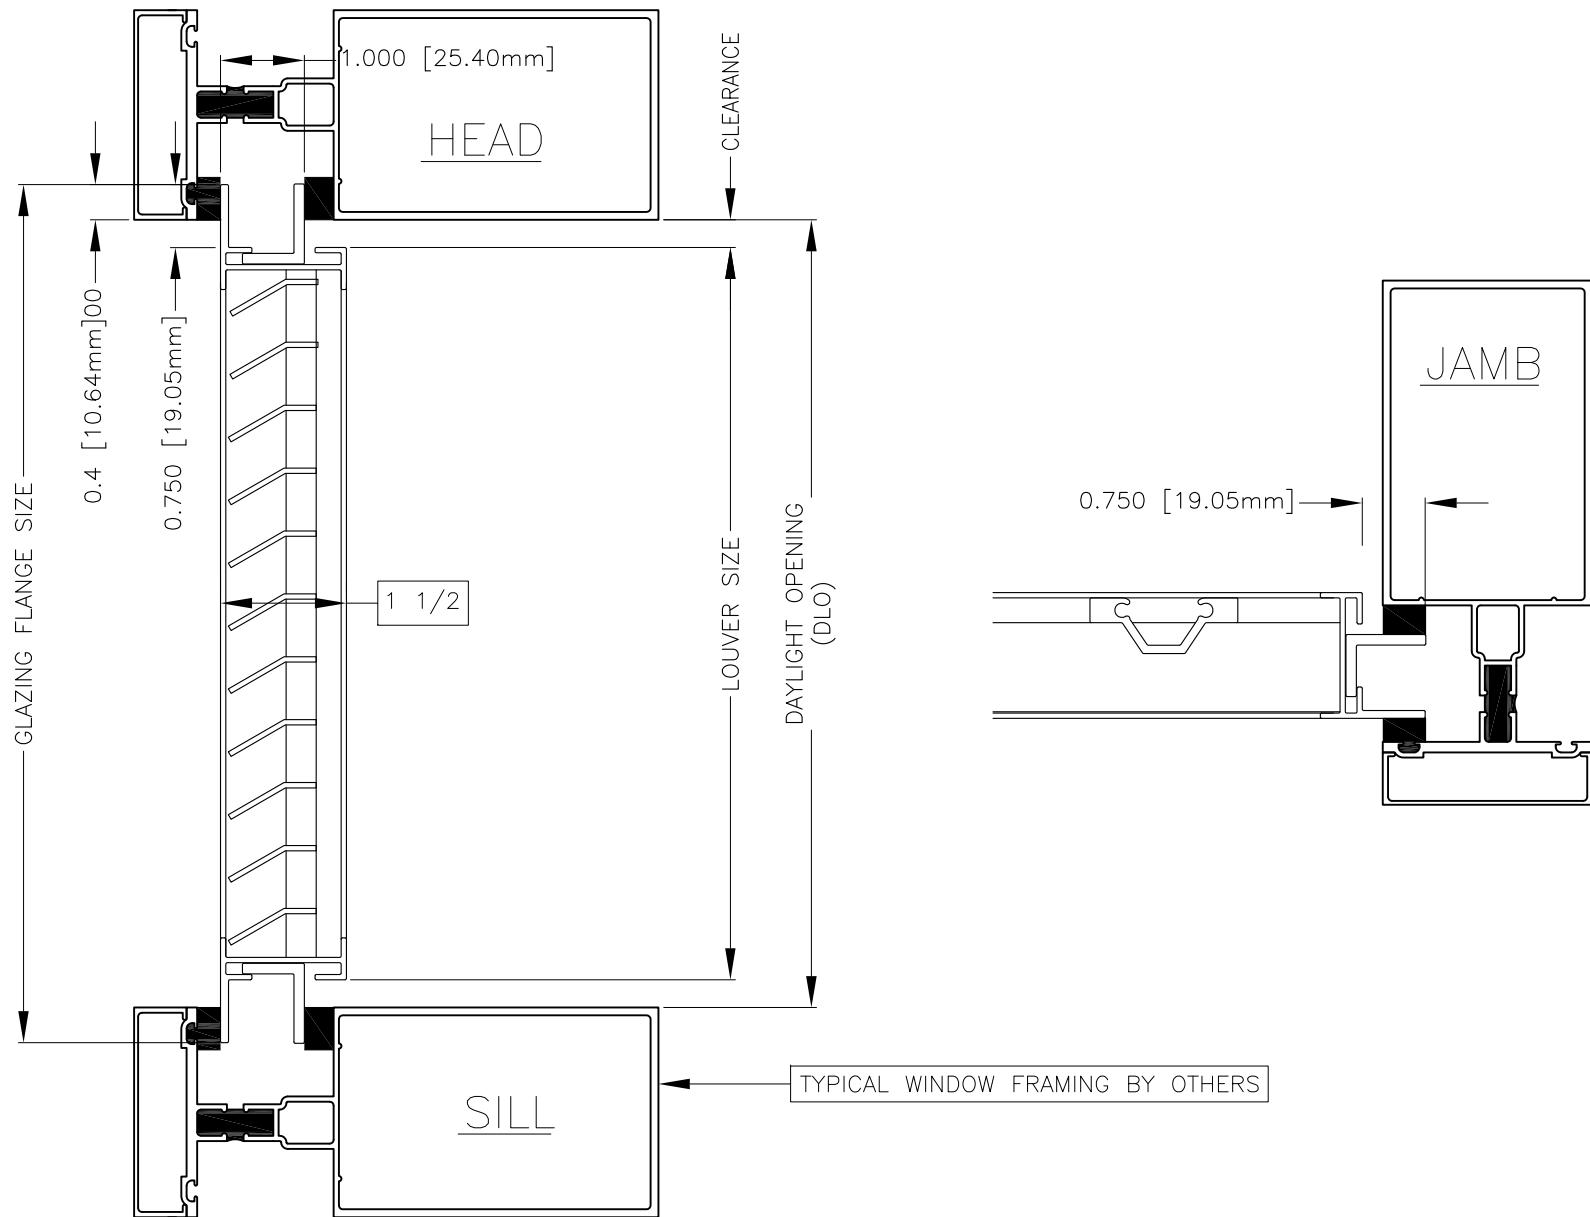

SCALE: NTS  
 DATE: 09/17/09 REV. NO: ---  
 FILE: AC460 & CB460

LOUVER TYPE  
**AC460 & CB460**

**AIROLITE**  
The look that works.™

This drawing and the design represented are the confidential and proprietary property of THE AIROLITE COMPANY and may not be disclosed, loaned, copied or used for any purpose other than design review and approval without the expressed written consent of THE AIROLITE COMPANY.

SCALE: NTS

DATE: 09/17/09

REV. NO: ---

FILE: AC460 & CB460

LOUVER TYPE

**AC460 & CB460**