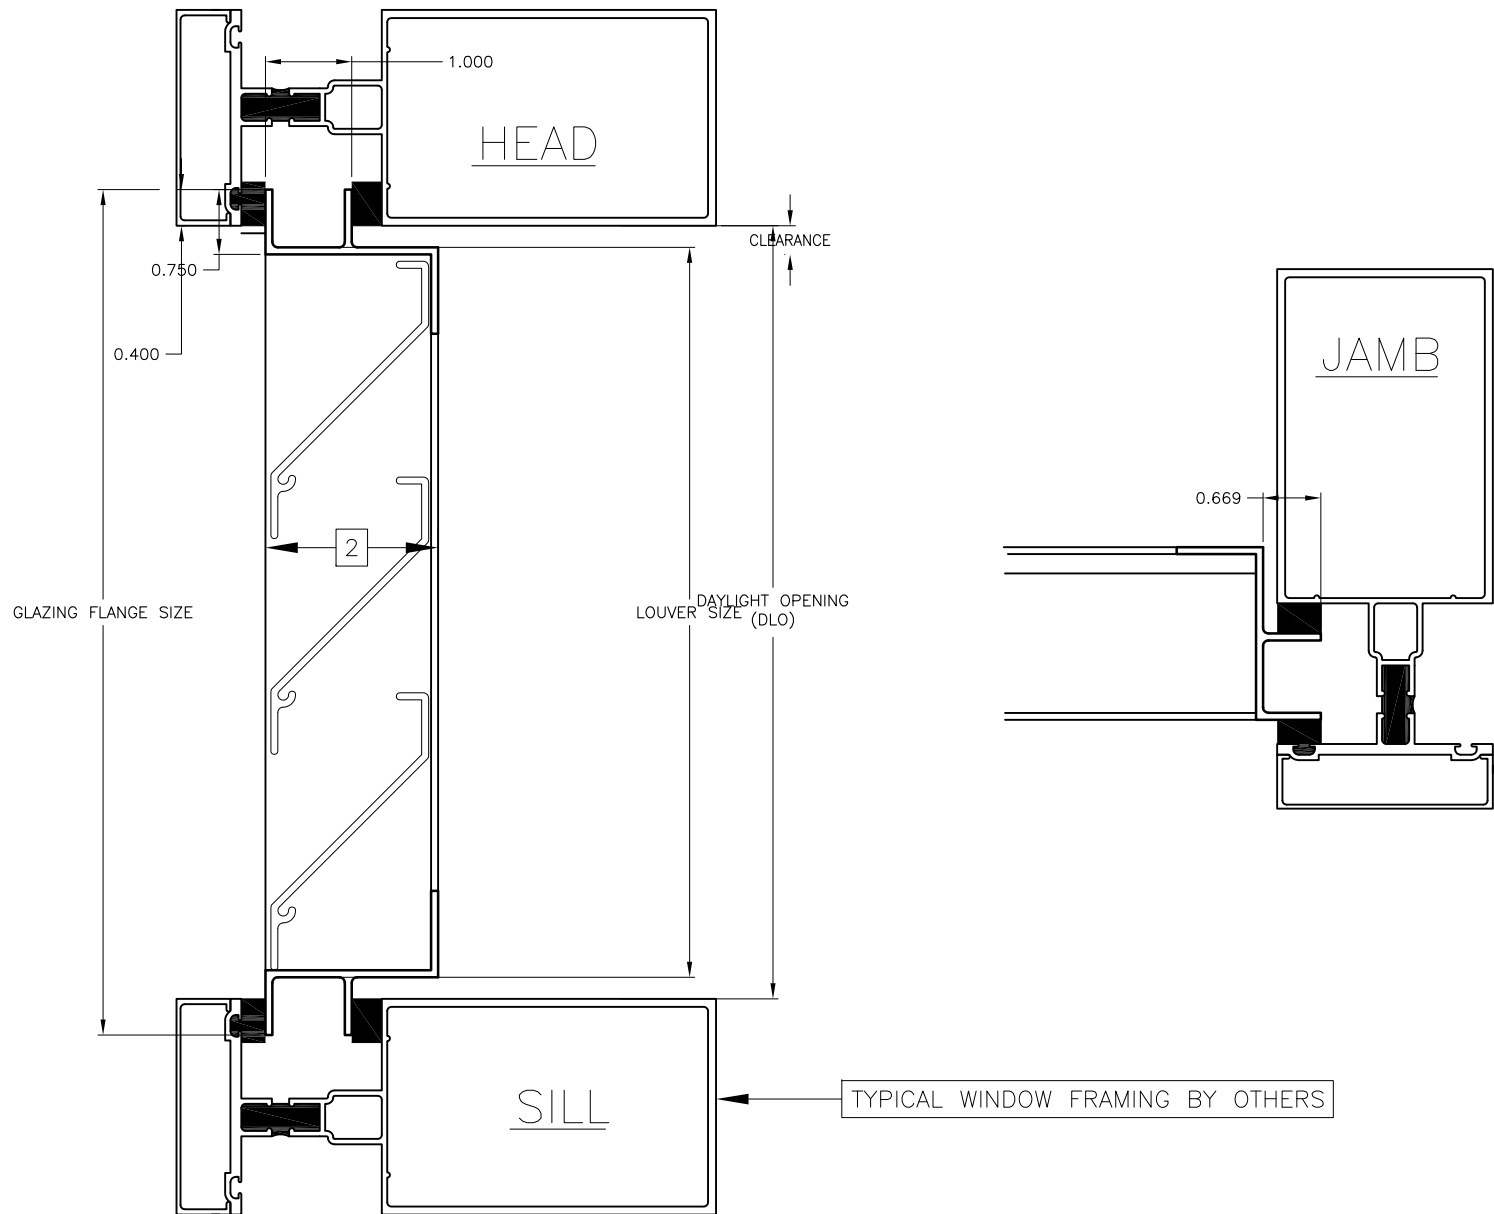

SCALE: NTS

DATE: 4/1/10

FILE: T608

REV. NO: ---

LOUVER TYPE

**T608**

This drawing and the design represented are the confidential and proprietary property of THE AIROLITE COMPANY and may not be disclosed, loaned, copied or used for any purpose other than design review and approval without the expressed written consent of THE AIROLITE COMPANY.

SCALE: NTS

DATE: 4/1/10

REV. NO: ---

FILE: T608

LOUVER TYPE

**T608**