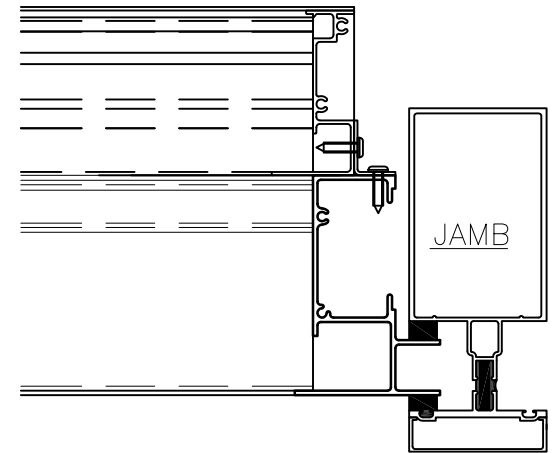

SCALE: NTS

DATE: 4/1/10

REV. NO: ---

FILE: SCH7

LOUVER TYPE

SCH7

TYPICAL WINDOW FRAMING BY OTHERS

This drawing and the design represented are the confidential and proprietary property of THE AIROLITE COMPANY and may not be disclosed, loaned, copied or used for any purpose other than design review and approval without the expressed written consent of THE AIROLITE COMPANY.