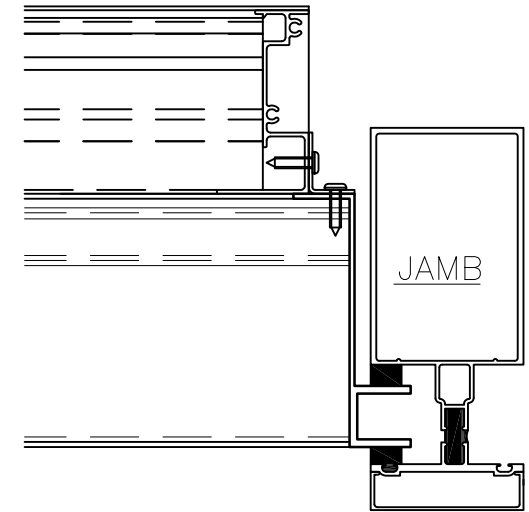

SCALE: NTS

DATE: 4/1/10

REV. NO: ---

FILE: SCH7

LOUVER TYPE

**SCH7**

**AIROLITE**  
The look that works.™

This drawing and the design represented are the confidential and proprietary property of THE AIROLITE COMPANY and may not be disclosed, loaned, copied or used for any purpose other than design review and approval without the expressed written consent of THE AIROLITE COMPANY.