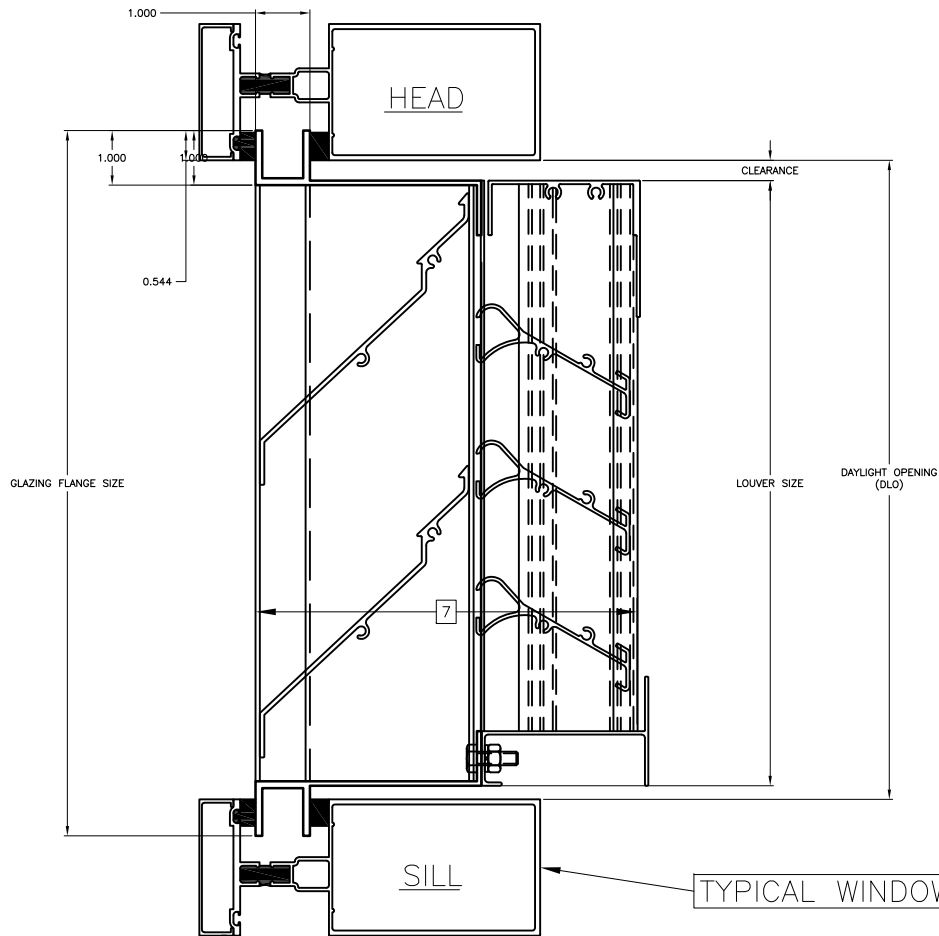

SCALE: NTS

DATE: 4/1/10

REV. NO: ---

FILE: SCH7

LOUVER TYPE

SCH7

AIROLITE
The look that works.™

This drawing and the design represented are the confidential and proprietary property of THE AIROLITE COMPANY and may not be disclosed, loaned, copied or used for any purpose other than design review and approval without the expressed written consent of THE AIROLITE COMPANY.