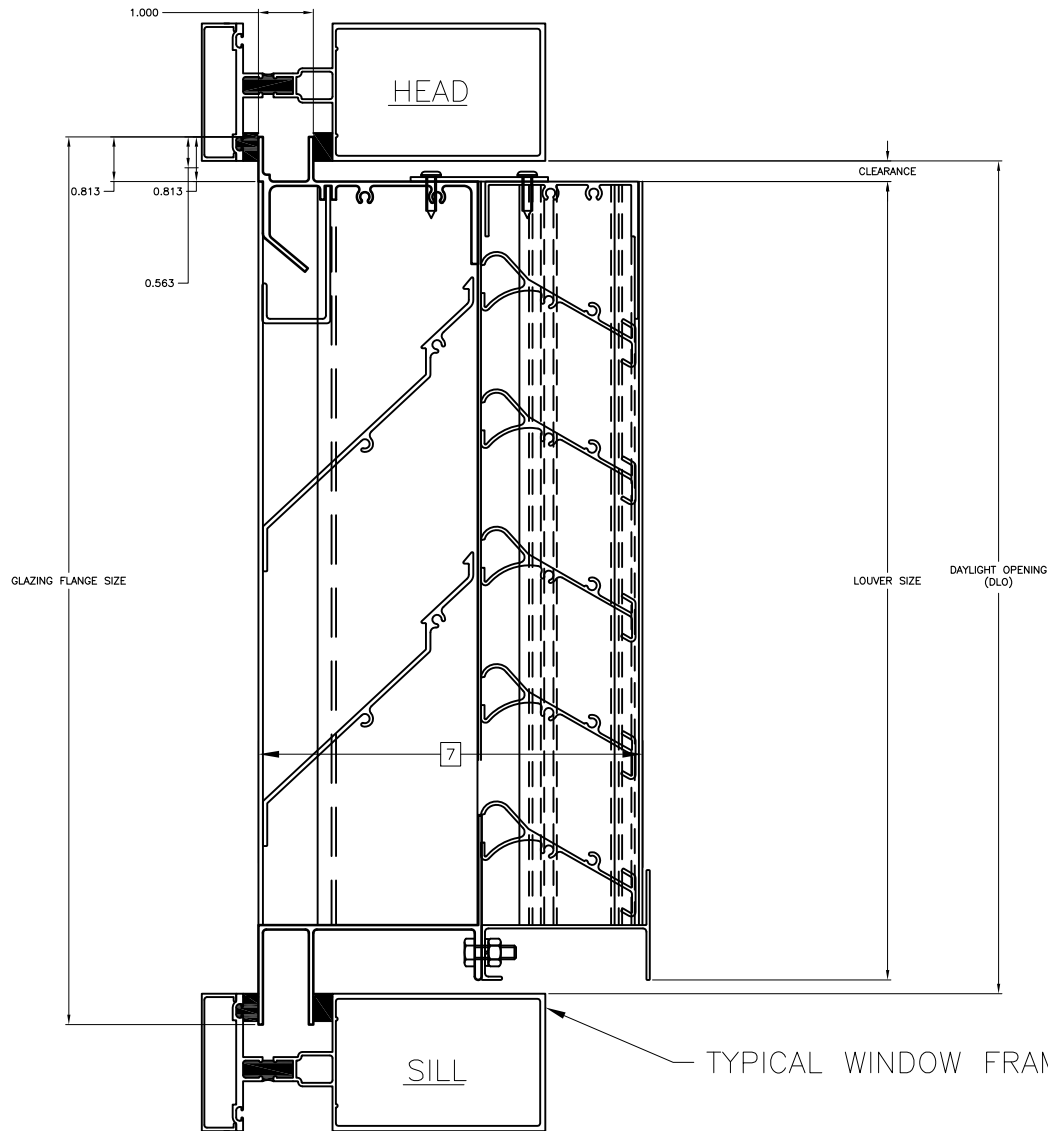

SCALE: NTS

DATE: 4/1/10

REV. NO: ---

FILE: SCH7

LOUVER TYPE

**SCH7**

← TYPICAL WINDOW FRAMING BY OTHERS

This drawing and the design represented are the confidential and proprietary property of THE AIROLITE COMPANY and may not be disclosed, loaned, copied or used for any purpose other than design review and approval without the expressed written consent of THE AIROLITE COMPANY.