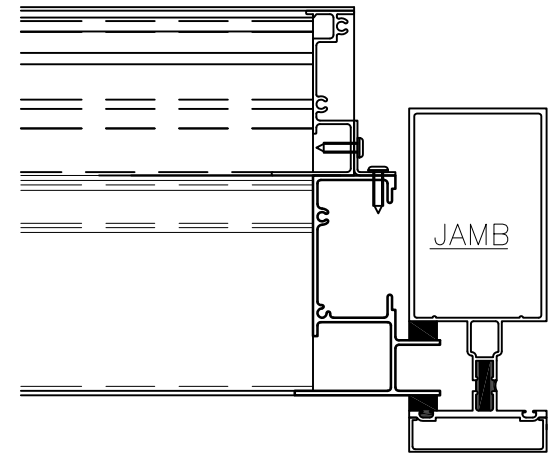

SCALE: NTS

DATE: 4/1/10

REV. NO: ---

FILE: SCH7

LOUVER TYPE

**SCH7**

← TYPICAL WINDOW FRAMING BY OTHERS

This drawing and the design represented are the confidential and proprietary property of THE AIROLITE COMPANY and may not be disclosed, loaned, copied or used for any purpose other than design review and approval without the expressed written consent of THE AIROLITE COMPANY.

SCALE: NTS

DATE: 4/1/10

REV. NO: ---

FILE: SCH7

LOUVER TYPE

**SCH7**

**AIROLITE**  
The look that works.™

This drawing and the design represented are the confidential and proprietary property of THE AIROLITE COMPANY and may not be disclosed, loaned, copied or used for any purpose other than design review and approval without the expressed written consent of THE AIROLITE COMPANY.