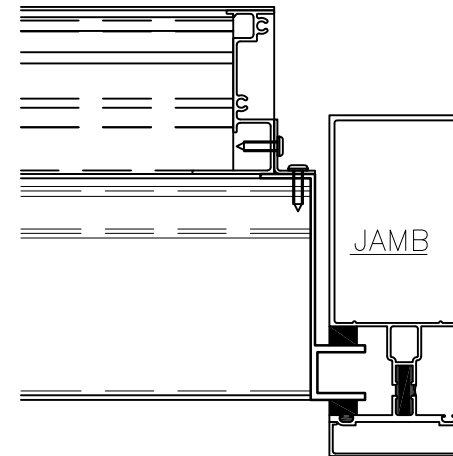

SCALE: NTS

DATE: 4/1/10

REV. NO: ---

FILE: SCH7

LOUVER TYPE

SCH7

AIROLITE
The look that works.™

This drawing and the design represented are the confidential and proprietary property of THE AIROLITE COMPANY and may not be disclosed, loaned, copied or used for any purpose other than design review and approval without the expressed written consent of THE AIROLITE COMPANY.