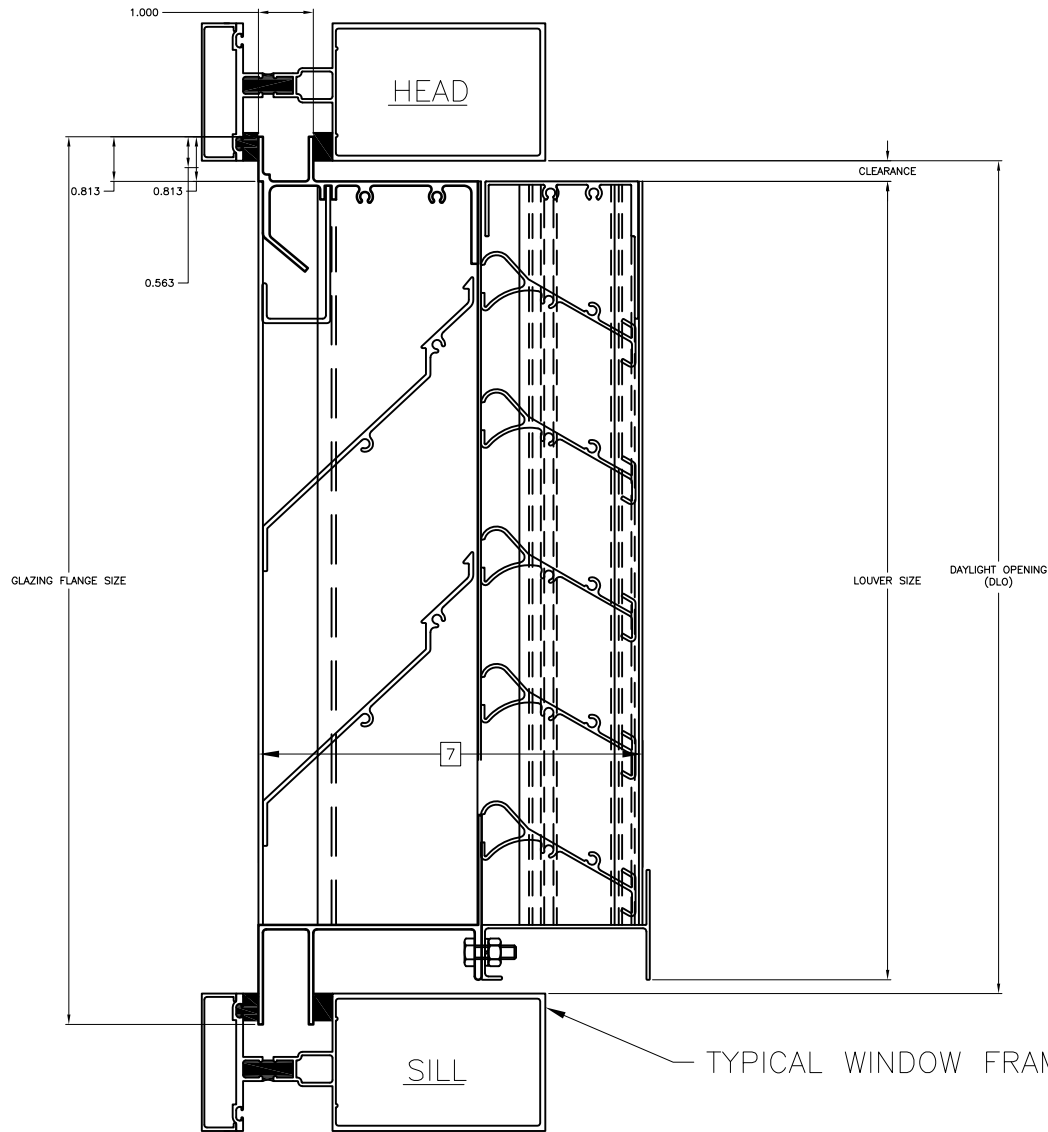

SCALE: NTS

DATE: 4/1/10

REV. NO: ---

FILE: SCH7

LOUVER TYPE

SCH7

TYPICAL WINDOW FRAMING BY OTHERS

This drawing and the design represented are the confidential and proprietary property of THE AIROLITE COMPANY and may not be disclosed, loaned, copied or used for any purpose other than design review and approval without the expressed written consent of THE AIROLITE COMPANY.