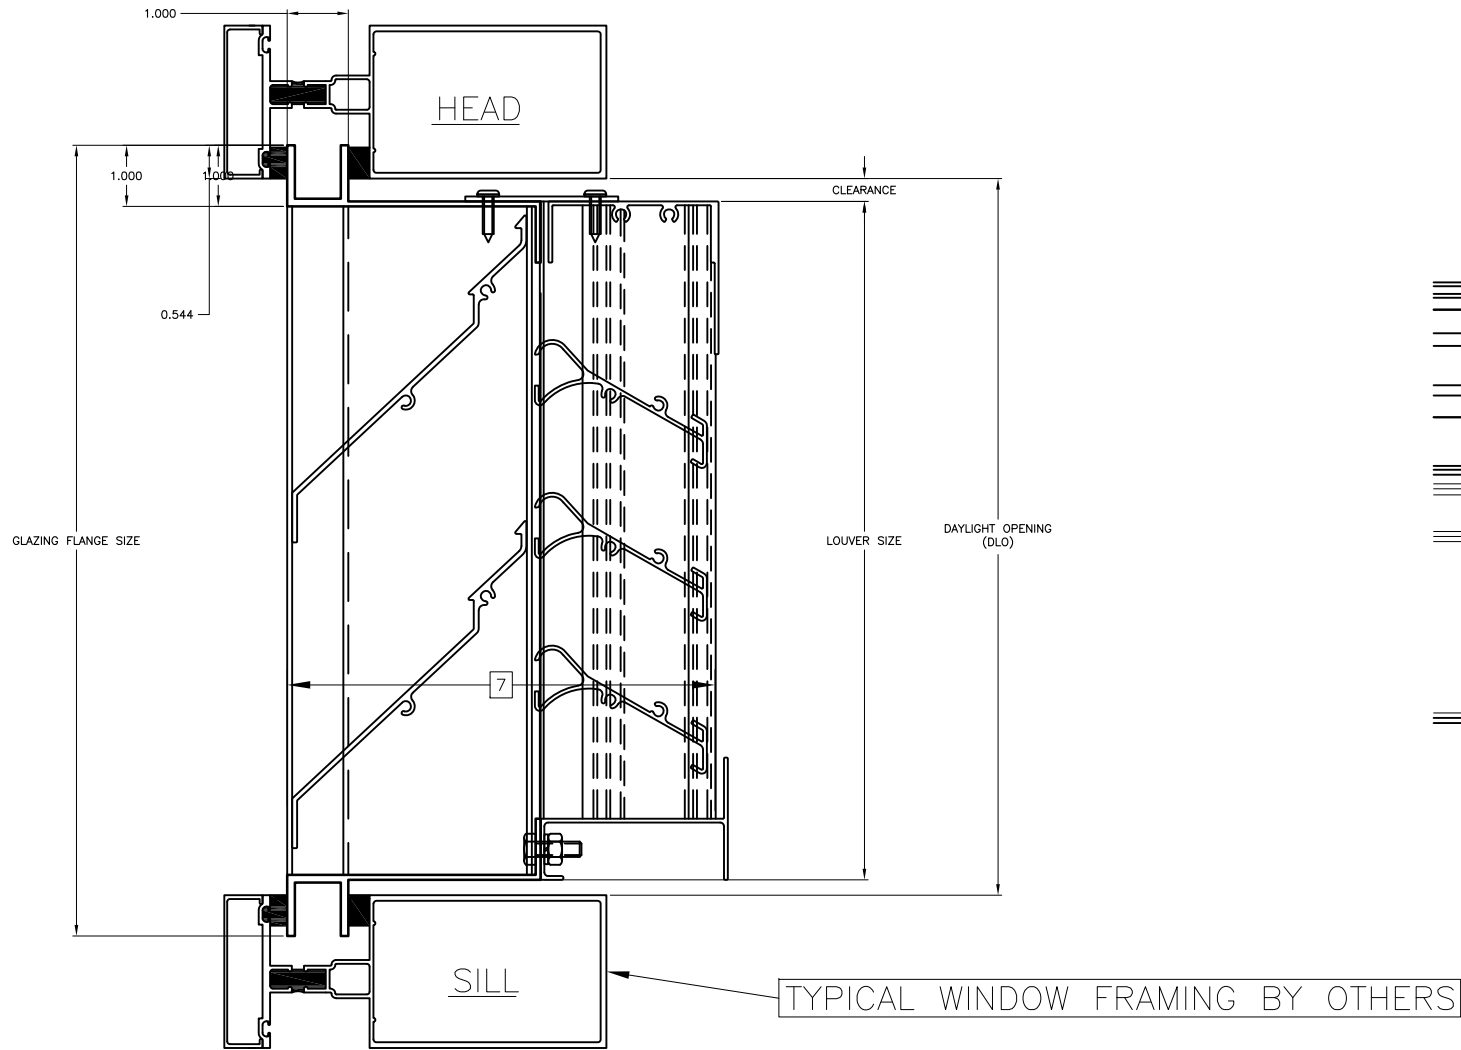

SCALE: NTS

DATE: 4/1/10

REV. NO: ---

FILE: SCH7

LOUVER TYPE

**SCH7**

**AIROLITE**  
The look that works.™

This drawing and the design represented are the confidential and proprietary property of THE AIROLITE COMPANY and may not be disclosed, loaned, copied or used for any purpose other than design review and approval without the expressed written consent of THE AIROLITE COMPANY.