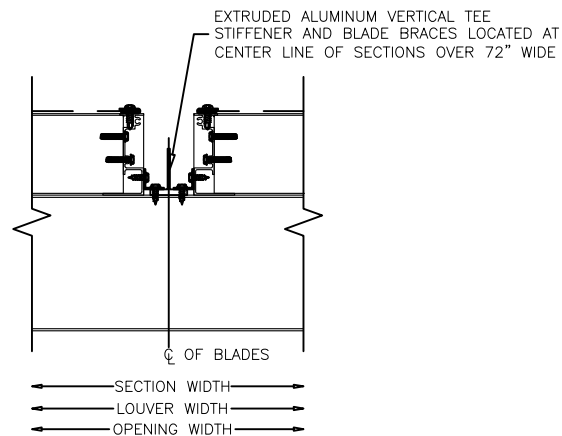

VISIBLE VERTICAL MULLION

This drawing and the design represented are the confidential and proprietary property of THE AIROLITE COMPANY and may not be disclosed, loaned, copied or used for any purpose other than design review and approval without the expressed written consent of THE AIROLITE COMPANY.

SCALE: NTS

DATE: 4/1/10

FILE: SCH8

REV. NO: ---

LOUVER TYPE

SCH8