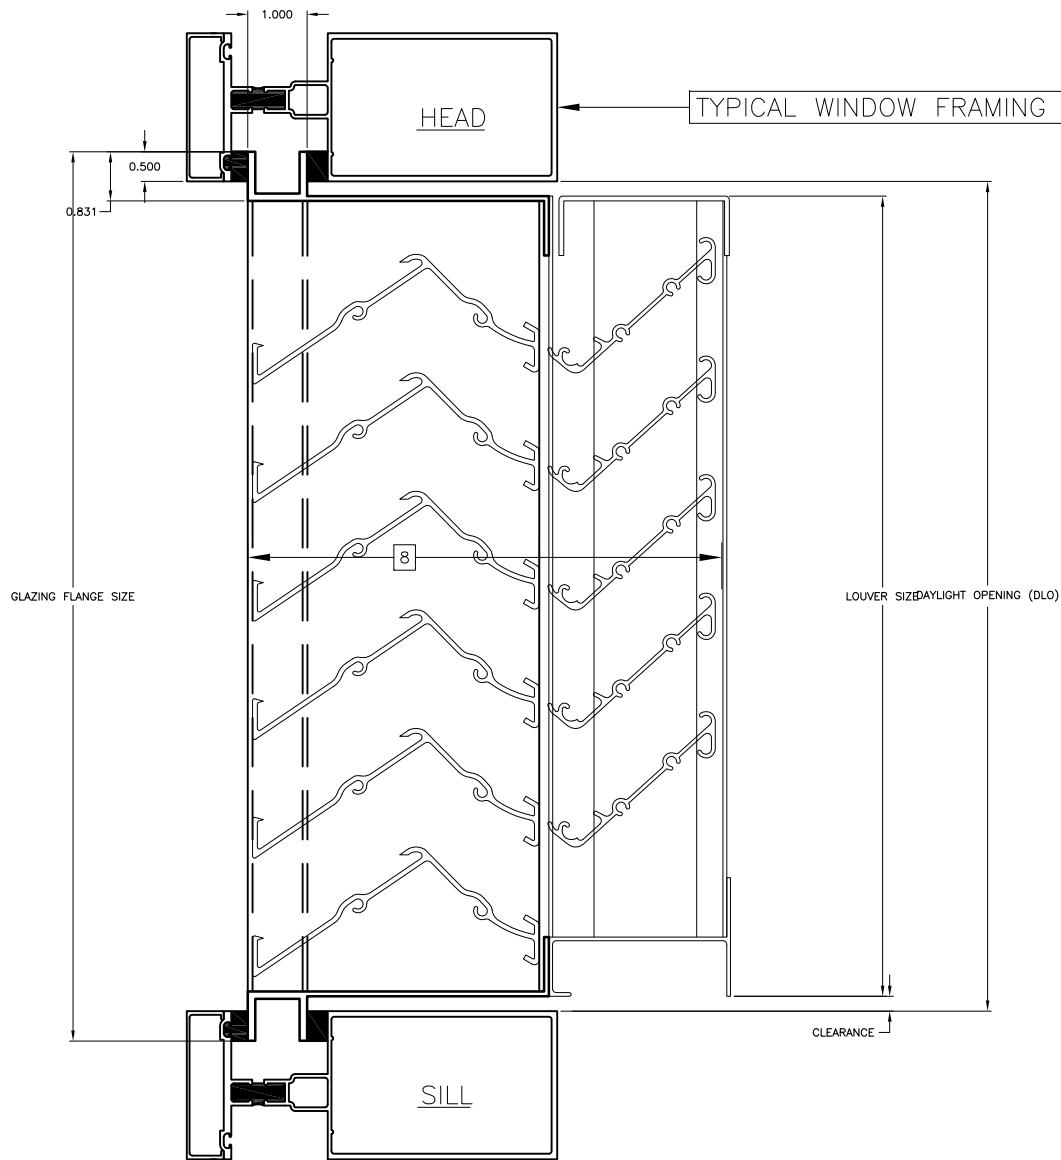

SCALE: NTS

DATE: 4/1/10

FILE: SCH8

REV. NO: ---

LOUVER TYPE

SCH8

This drawing and the design represented are the confidential and proprietary property of THE AIROLITE COMPANY and may not be disclosed, loaned, copied or used for any purpose other than design review and approval without the expressed written consent of THE AIROLITE COMPANY.