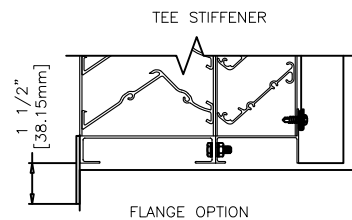

This drawing and the design represented are the confidential and proprietary property of THE AIROLITE COMPANY and may not be disclosed, loaned, copied or used for any purpose other than design review and approval without the expressed written consent of THE AIROLITE COMPANY.

SCALE: NTS

DATE: 4/1/10

FILE: SCH8

REV. NO: ---

LOUVER TYPE

SCH8