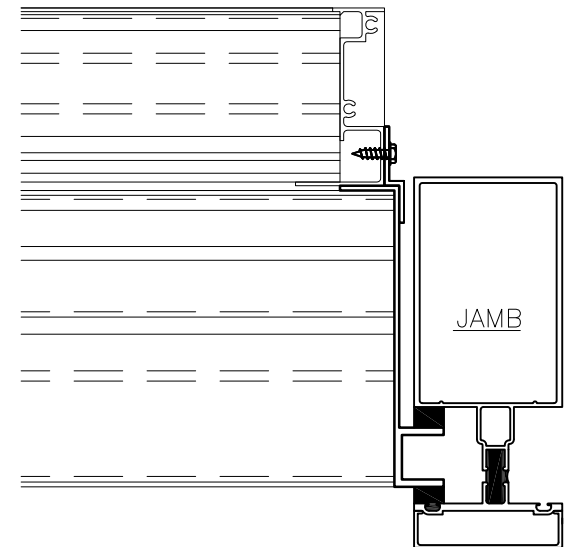

SCALE: NTS

DATE: 4/1/10

FILE: SCH8

REV. NO: ---

LOUVER TYPE

SCH8

This drawing and the design represented are the confidential and proprietary property of THE AIROLITE COMPANY and may not be disclosed, loaned, copied or used for any purpose other than design review and approval without the expressed written consent of THE AIROLITE COMPANY.